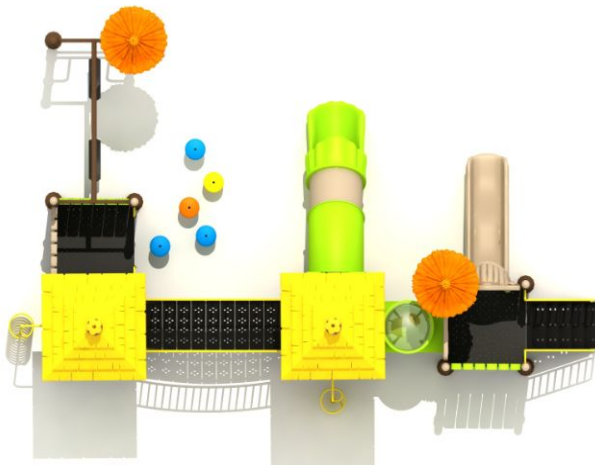

Straw House Series

LE.DC.010

Front

Back

Top

Materials

1. **Plastic parts:** LLDPE, Roto-moulded;
2. **Metal Parts :** Galvanized steel pipe:
Color powder coated.
3. **Platform/Stepped-ladder:** Steel sheet,
Color powder coated or pvc coated.

Modules

Posts, platform, handrail, ladders, roofs
plastic panels, slides, gate, climbing board

Unit Size(mm)

8538*5760*4100(L*W*H)

Safety Area(mm)

11538*8760(L*W)

Installation (3 person) 2 days

Falling Height(mm): 900