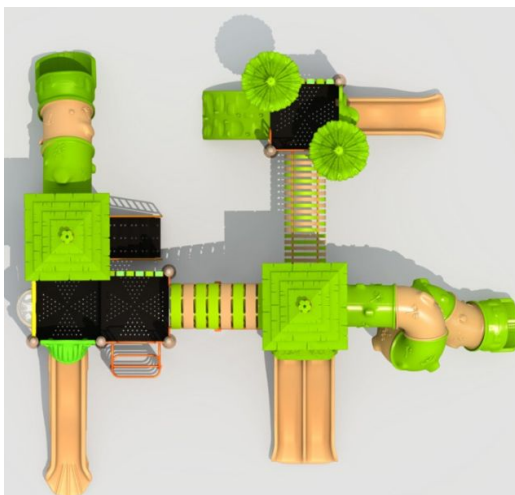

Straw House Series

LE.DC.015

Front

Back

Top

Materials

1. **Plastic parts:** LLDPE, Roto-moulded;
2. **Metal Parts :** Galvanized steel pipe:
Color powder coated.
3. **Platform/Stepped-ladder:** Steel sheet,
Color powder coated or pvc coated.

Modules

Posts, platform, handrail, ladders, roofs
plastic panels, slides, gate, climbing board

Unit Size(mm)

7480*8385*5190(L*W*H)

Safety Area(mm)

10480*11385(L*W)

Installation (2 person) 1 days

Falling Height(mm): 2400