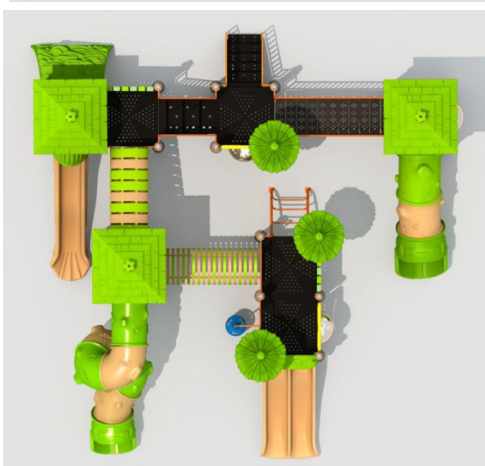

Straw House Series

LE.DC.016

Front

Back

Top

Materials

1. **Plastic parts:** LLDPE, Roto-moulded;
2. **Metal Parts :** Galvanized steel pipe:
Color powder coated.
3. **Platform/Stepped-ladder:** Steel sheet,
Color powder coated or pvc coated.

Modules

Posts, platform, handrail, ladders, roofs
plastic panels, slides, gate, climbing board

Unit Size(mm)

7480*8385*5190(L*W*H)

Safety Area(mm)

10480*11385(L*W)

Installation (2 person) 1 days

Falling Height(mm): 2400