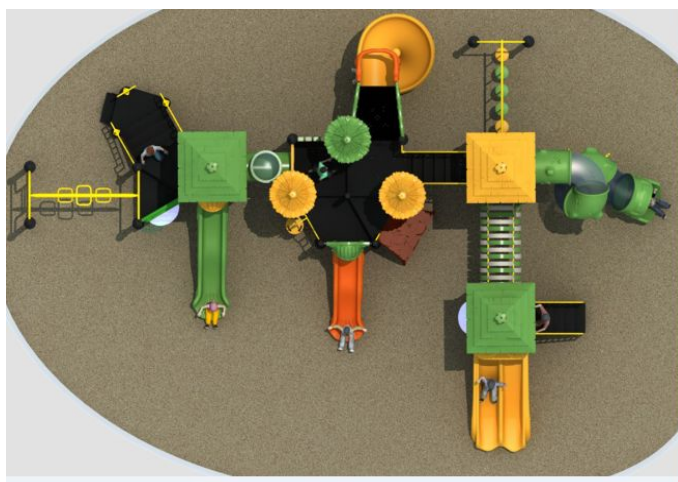

Straw House Series

LE.DC.034

Front

Materials

1. **Plastic parts:** LLDPE, Roto-moulded;
2. **Metal Parts :** Galvanized steel pipe: Color powder coated.
3. **Platform/Stepped-ladder:** Steel sheet, Color powder coated or pvc coated.

Modules

Posts, platform, handrail, ladders, roofs plastic panels, slides, gate, climbing board

Back

Unit Size(mm)

13959*8624*4784(L*W*H)

Safety Area(mm)

16959*11624(L*W)

Top

Installation (3 person) 2 days

Falling Height(mm): 2400

Age Range: 3-12 years old