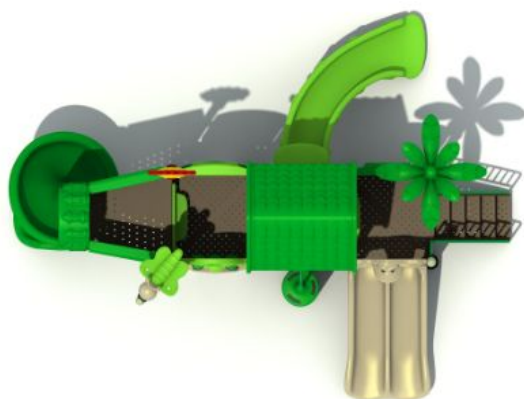

# LE.SL.002

Front

Back

Top

## Materials

1. **Plastic parts:** LLDPE, Roto-moulded;
2. **Metal Parts :** Galvanized steel pipe:  
Color powder coated.
3. **Platform/Stepped-ladder:** Steel sheet,  
Color powder coated or pvc coated.