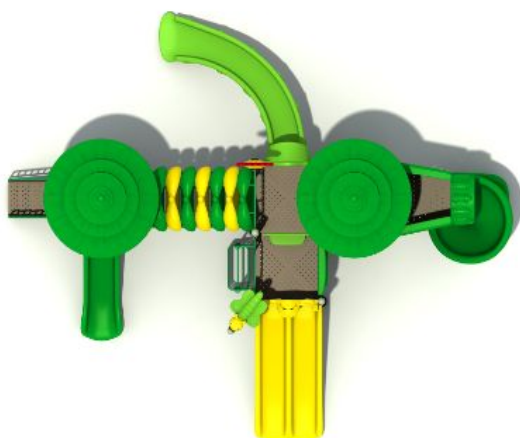

Woods Series

LE.SL.008

Front

Back

Top

Materials

1. **Plastic parts:** LLDPE, Roto-moulded;
2. **Metal Parts :** Galvanized steel pipe:
Color powder coated.
3. **Platform/Stepped-ladder:** Steel sheet,
Color powder coated or pvc coated.

Modules

Posts, platform, handrail, ladders, roofs
plastic panels, slides, gate, climbing board

Unit Size(mm)

7242*8907*4400(L*W*H)

Safety Area(mm)

10242*11907(L*W)

Installation (3 person): 2 days

Falling Height(mm): 1200