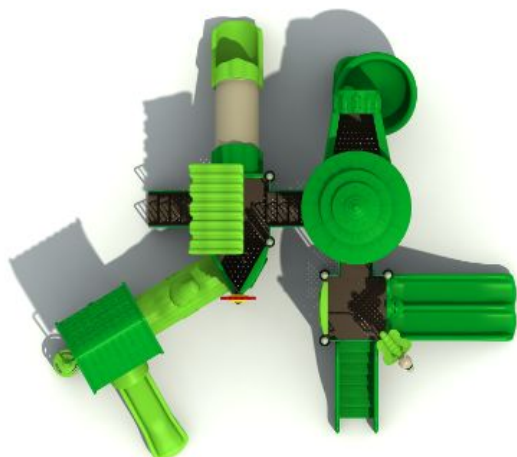

# LE.SL.009

Front

Back

Top

## Materials

1. **Plastic parts:** LLDPE, Roto-moulded;
2. **Metal Parts :** Galvanized steel pipe:  
Color powder coated.
3. **Platform/Stepped-ladder:** Steel sheet,  
Color powder coated or pvc coated.

## Unit Size(mm)

7499\*8136\*4400(L\*W\*H)