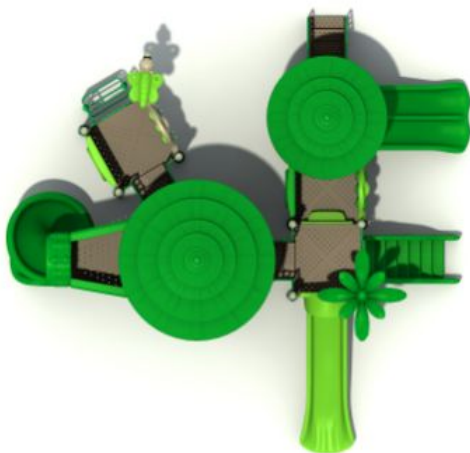

Woods Series

LE.SL.010

Front

Back

Top

Materials

1. **Plastic parts:** LLDPE, Roto-moulded;
2. **Metal Parts :** Galvanized steel pipe:
Color powder coated.
3. **Platform/Stepped-ladder:** Steel sheet,
Color powder coated or pvc coated.

Modules

Posts, platform, handrail, ladders, roofs
plastic panels, slides, gate, climbing board

Unit Size(mm)

7217*8349*4700(L*W*H)

Safety Area(mm)

10217*11349(L*W)

Installation (3 person): 2 days

Falling Height(mm): 1200