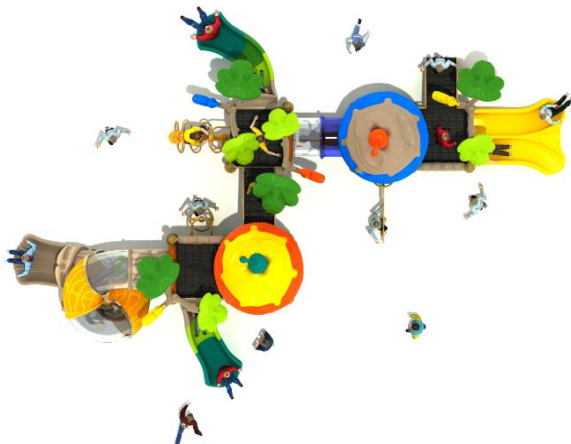

Fairy Tale Series

LE.XC.008

Front

Back

Top

Materials

- 1. Plastic parts:** LLDPE, Roto-moulded;
- 2. Metal Parts :** Galvanized steel pipe; Color powder coated.
- 3. Platform/Stepped-ladder:** Steel sheet, Color powder coated or pvc coated.

Modules

Posts, platform, handrail, ladders, roofs plastic panels, slides, gate, climbing board

Unit Size(m)

11020*7295*5700(L*W*H)

Safety Area(m)

14020*10295(L*W)

Installation (2person):3days

Falling Height(mm):2400

Age Range: 3-12years old