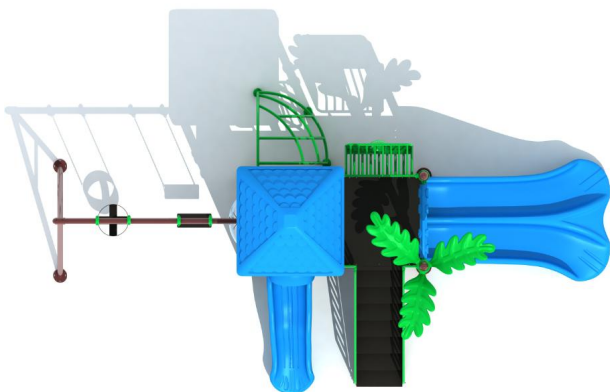

Wisdom Series

LE.ZI.011

Front

Back

Top

Materials

1. **Plastic parts:** LLDPE, Roto-moulded;
2. **Metal Parts :** Galvanized steel pipe:
Color powder coated.
3. **Platform/Stepped-ladder:** Steel sheet,
Color powder coated or pvc coated.

Modules

Posts, platform, handrail, ladders, roofs
plastic panels, slides, gate, climbing board

Unit Size(mm)

7800*3800*3200(L*W*H)

Safety Area(mm)

10800*6800(L*W)

Installation (2person):2days

Falling Height(mm):1200