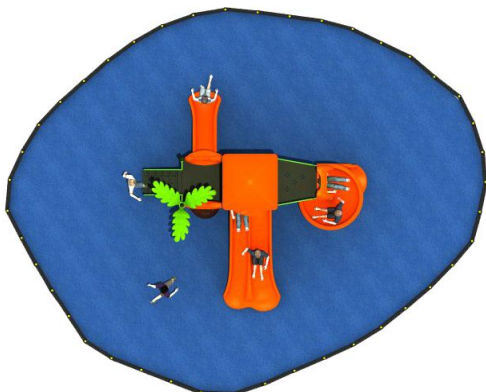

Wisdom Series

LE-ZI015

Front

Back

Top

Materials

1. **Plastic parts:** LLDPE, Roto-moulded;
2. **Metal Parts :** Galvanized steel pipe:
Color powder coated.
3. **Platform/Stepped-ladder:** Steel sheet,
Color powder coated or pvc coated.

Modules

Posts, platform, handrail, ladders, roofs
plastic panels, slides, gate

Unit Size(mm)

5500*5800*3800(L*W*H)

Safety Area(mm)

8500*8800 (L*W)

Installation (3 person):1.5days

Falling Height(mm):1600