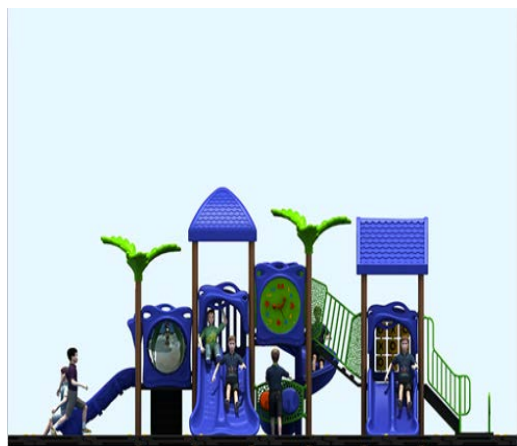

Wisdom Series

LE.ZI.018

Materials

- a. **Plastic parts:** UV Resistance LLDPE
- b. **Post, Metal Parts :** Galvanized steel pipe
- c. **Decks, Stairs:** Black Steel with PVC Coated
- d. **Bolts, Nuts:** Stainless Steel 304

Modules

Posts, platform, handrail, ladders, roofs
plastic panels, slides, gate

Unit Size(mm)

6200*9100*3800 (L*W*H)

Safety Area(mm)

9200*12100 (L*W)

Installation (3 person): 2 day

Falling Height(mm): 1600